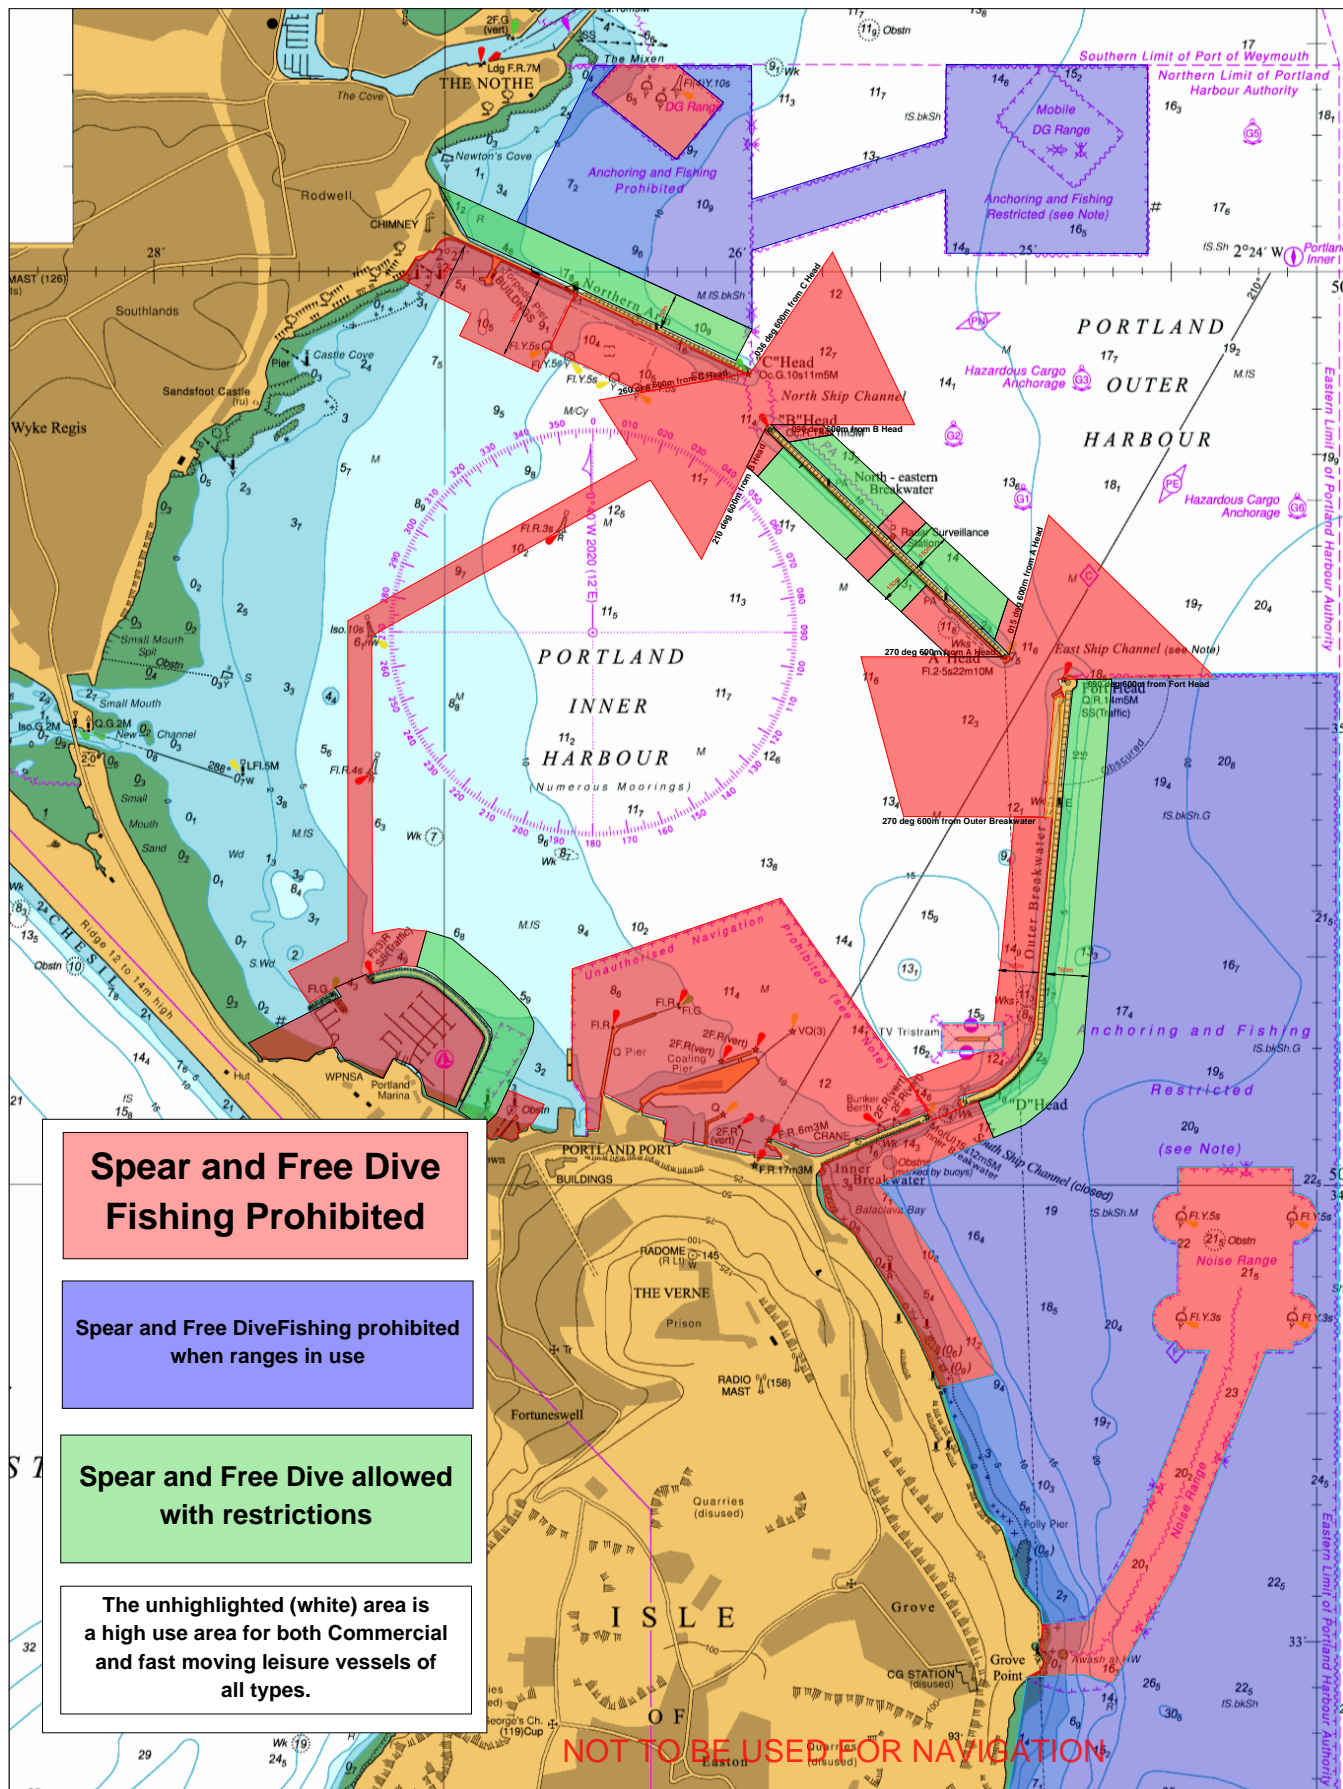

PORTLAND HARBOUR AUTHORITY

Portland Harbour Spearfishing and Free Diving Restrictions

PORTLAND HARBOUR AUTHORITY

Spear and Free Dive Fishing Prohibited

Spear and Free Dive Fishing prohibited when ranges in use

Spear and Free Dive allowed with restrictions

The unhighlighted (white) area is a high use area for both Commercial and fast moving leisure vessels of all types.

NOT TO BE USED FOR NAVIGATION

© Crown Copyright and/or database rights. Reproduced by permission of the Controller of Her Majesty's Stationery Office and the UK Hydrographic Office (www.GOV.uk/UKHO).

Portland Harbour Revision Order 1997
Schedule 1, Paragraph 49, and
Schedule 2, Paragraphs 3 and 6.

This document is produced as a guide, please refer to Portland Harbour Revision Order 1997 for accurate positioning information.